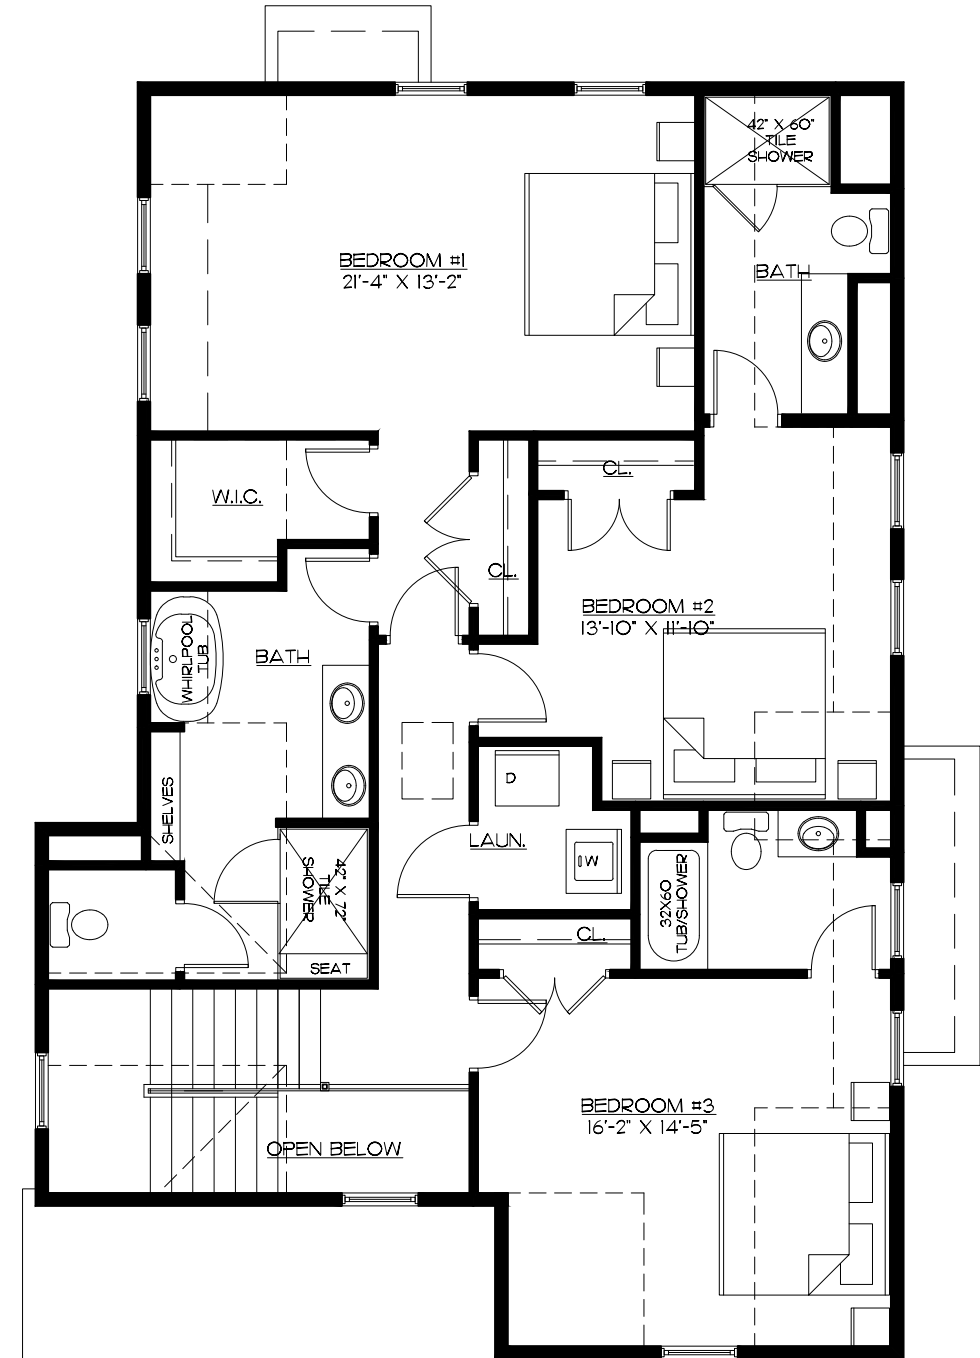

THE FIN II

5 BEDROOMS | 5.5 BATHROOMS

4,382 SF

NANTUCKET
Sandpiper Place II

FIRST FLOOR | 1,475 SF

SECOND FLOOR | 1,432 SF

NOTE: Floorplans may vary according to elevation and figures reflecting size, square footage, and other dimensions are estimates; actual construction may vary. Size and square footage of home may vary based on expandable area and options selected. Nantucket Property Owner, LLC reserves the right to change plans, dimensions, features, specifications, materials, and availability of homes without notice or obligation.

THE FIN II

5 BEDROOMS | 5.5 BATHROOMS

4,382 SF

NANTUCKET
Sandpiper Place II

OPTIONAL LOWER LEVEL | 1,475 SF

OPTIONAL PLATINUM LOWER LEVEL | 1,475 SF

NOTE: Floorplans may vary according to elevation and figures reflecting size, square footage, and other dimensions are estimates; actual construction may vary. Size and square footage of home may vary based on expandable area and options selected. Nantucket Property Owner, LLC reserves the right to change plans, dimensions, features, specifications, materials, and availability of homes without notice or obligation.