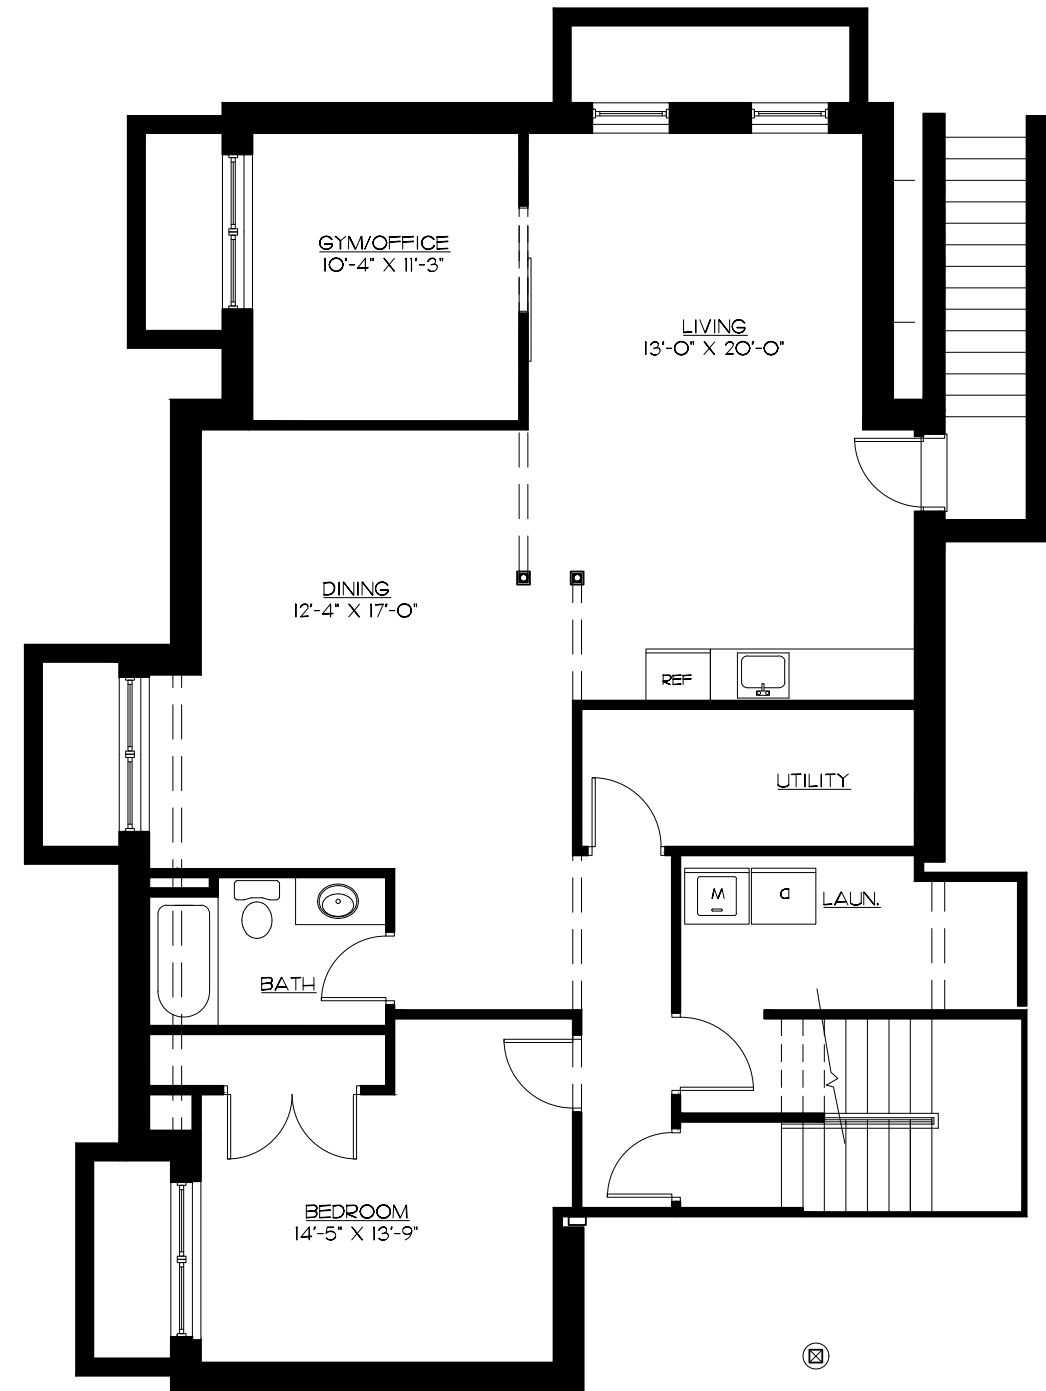

THE FIN II

5 BEDROOMS | 5.5 BATHROOMS

4,382 SF

NANTUCKET
Sandpiper Place II

FIRST FLOOR | 1,475 SF

SECOND FLOOR | 1,432 SF

NOTE: Floorplans may vary according to elevation and figures reflecting size, square footage, and other dimensions are estimates; actual construction may vary. Size and square footage of home may vary based on expandable area and options selected. Nantucket Property Owner, LLC reserves the right to change plans, dimensions, features, specifications, materials, and availability of homes without notice or obligation.

THE FIN II

5 BEDROOMS | 5.5 BATHROOMS

4,382 SF

NANTUCKET
Sandpiper Place II

OPTIONAL LOWER LEVEL | 1,475 SF

OPTIONAL PLATINUM LOWER LEVEL | 1,475 SF

NOTE: Floorplans may vary according to elevation and figures reflecting size, square footage, and other dimensions are estimates; actual construction may vary. Size and square footage of home may vary based on expandable area and options selected. Nantucket Property Owner, LLC reserves the right to change plans, dimensions, features, specifications, materials, and availability of homes without notice or obligation.