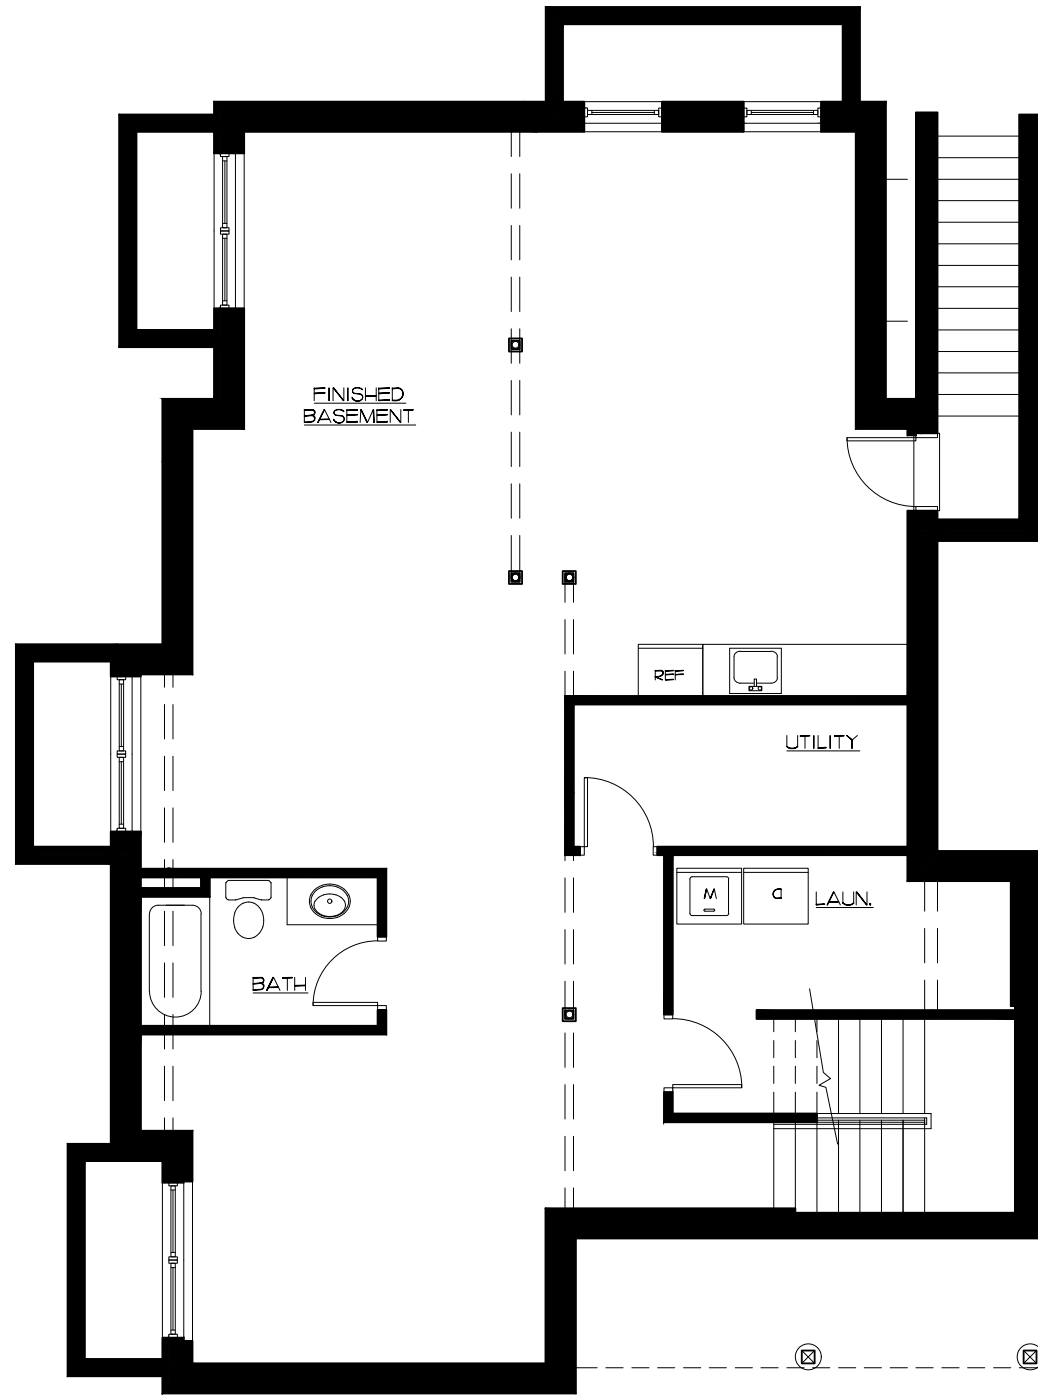

THE FIN II

5 BEDROOMS | 5.5 BATHROOMS

4,382 SF

NANTUCKET
Sandpiper Place II

FIRST FLOOR | 1,475 SF

SECOND FLOOR | 1,432 SF

NOTE: Floorplans may vary according to elevation and figures reflecting size, square footage, and other dimensions are estimates; actual construction may vary. Size and square footage of home may vary based on expandable area and options selected. Nantucket Property Owner, LLC reserves the right to change plans, dimensions, features, specifications, materials, and availability of homes without notice or obligation.

THE FIN II

5 BEDROOMS | 5.5 BATHROOMS

4,382 SF

NANTUCKET
Sandpiper Place II

OPTIONAL LOWER LEVEL | 1,475 SF

OPTIONAL PLATINUM LOWER LEVEL | 1,475 SF

NOTE: Floorplans may vary according to elevation and figures reflecting size, square footage, and other dimensions are estimates; actual construction may vary. Size and square footage of home may vary based on expandable area and options selected. Nantucket Property Owner, LLC reserves the right to change plans, dimensions, features, specifications, materials, and availability of homes without notice or obligation.