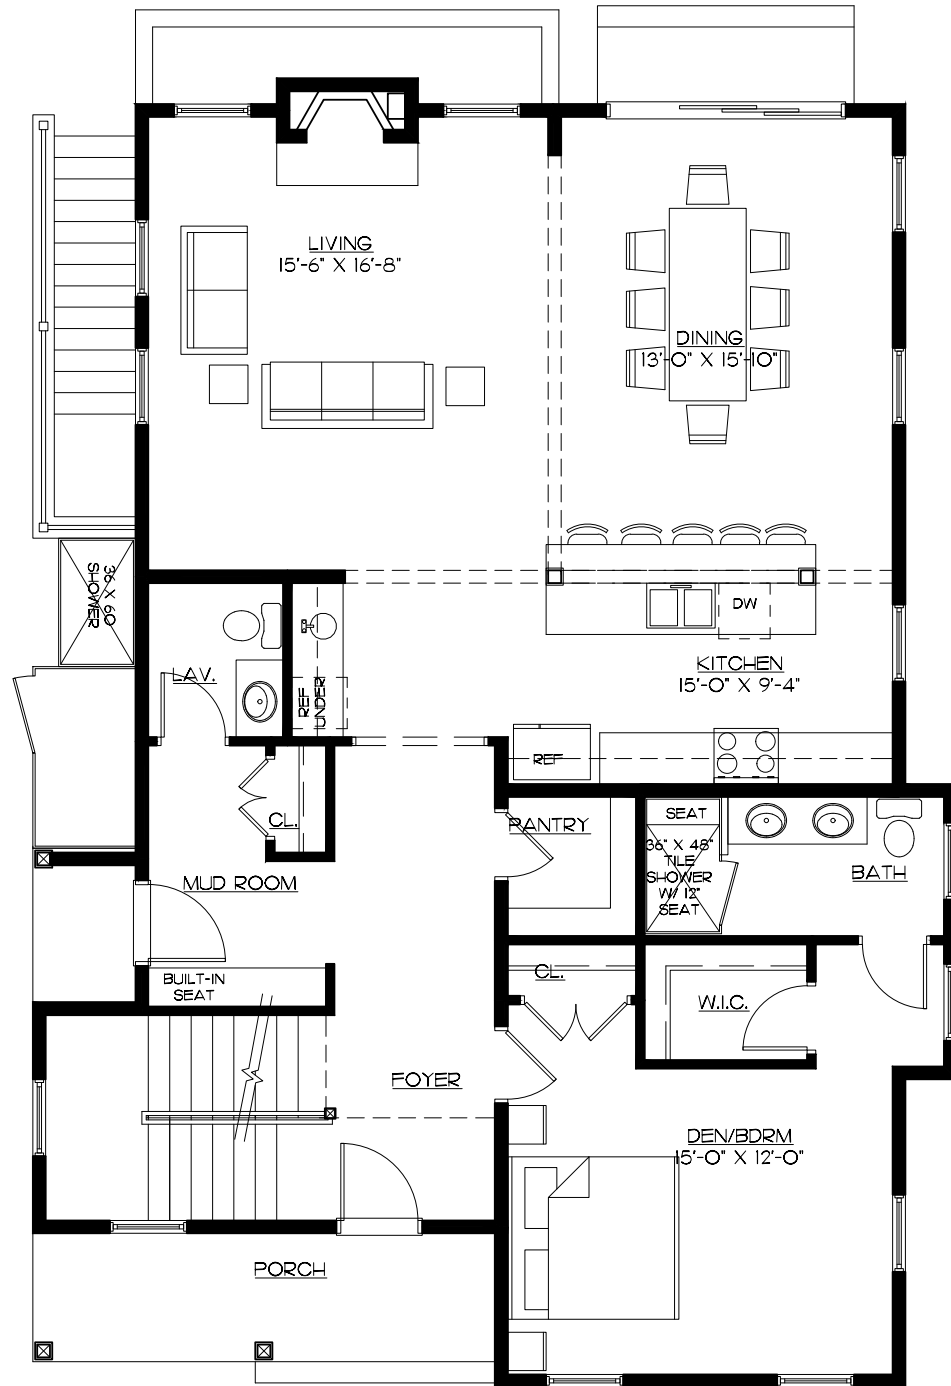

THE FIN II

5 BEDROOMS | 5.5 BATHROOMS

4,382 SF

NANTUCKET
Sandpiper Place II

FIRST FLOOR | 1,475 SF

SECOND FLOOR | 1,432 SF

NOTE: Floorplans may vary according to elevation and figures reflecting size, square footage, and other dimensions are estimates; actual construction may vary. Size and square footage of home may vary based on expandable area and options selected. Nantucket Property Owner, LLC reserves the right to change plans, dimensions, features, specifications, materials, and availability of homes without notice or obligation.

THE FIN II

5 BEDROOMS | 5.5 BATHROOMS

4,382 SF

NANTUCKET
Sandpiper Place II

OPTIONAL LOWER LEVEL | 1,475 SF

OPTIONAL PLATINUM LOWER LEVEL | 1,475 SF

NOTE: Floorplans may vary according to elevation and figures reflecting size, square footage, and other dimensions are estimates; actual construction may vary. Size and square footage of home may vary based on expandable area and options selected. Nantucket Property Owner, LLC reserves the right to change plans, dimensions, features, specifications, materials, and availability of homes without notice or obligation.