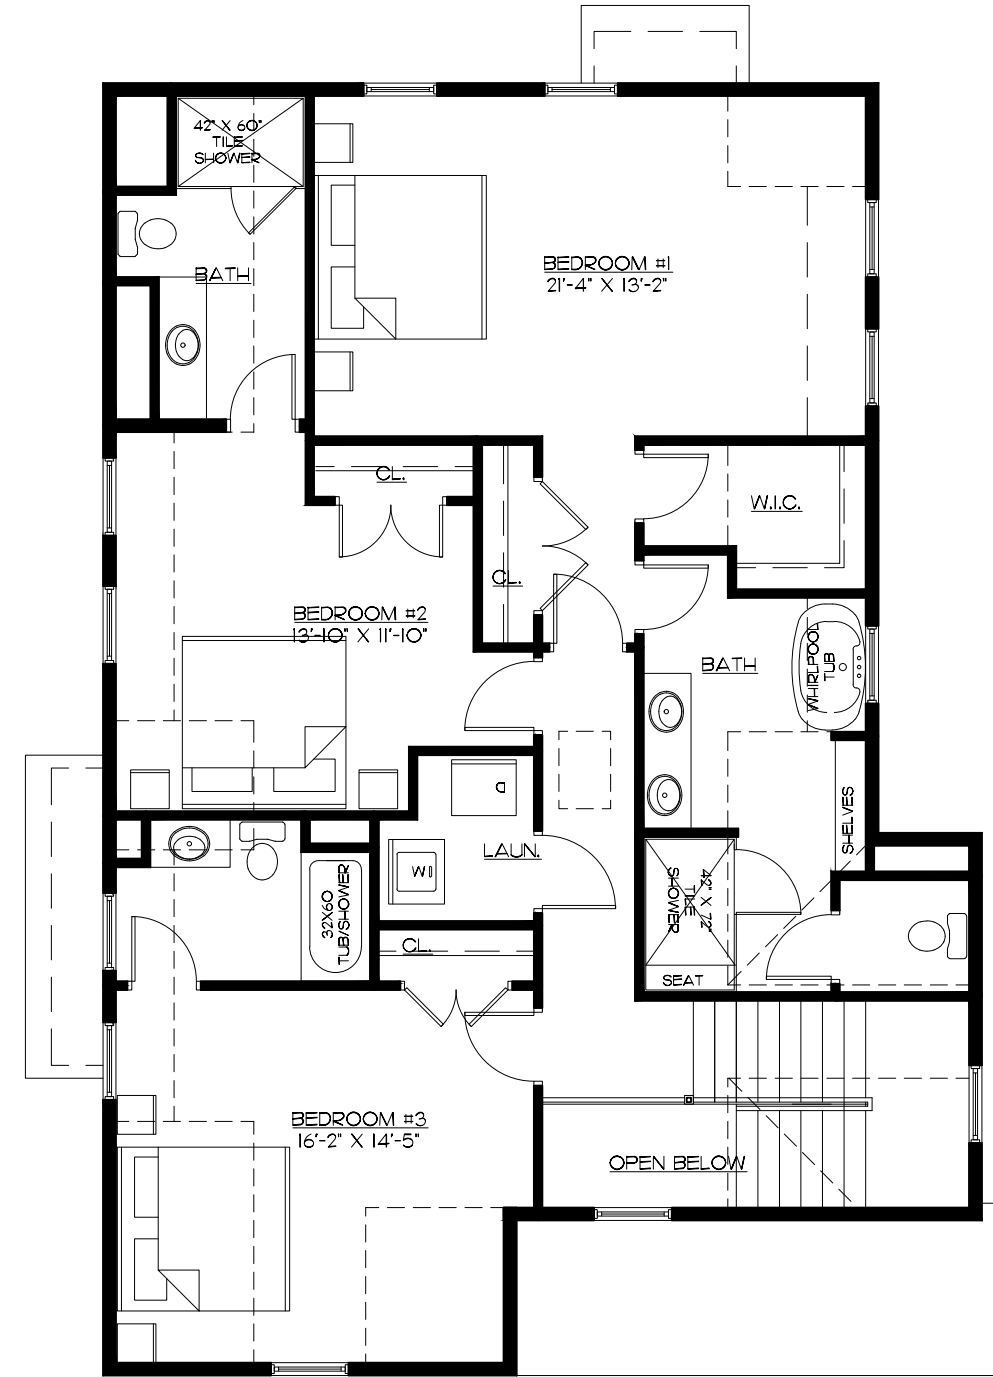

THE FIN I

5 BEDROOMS | 5.5 BATHROOMS

4,249 SF

NANTUCKET
Sandpiper Place II

FIRST FLOOR | 1,469 SF

SECOND FLOOR | 1,311 SF

NOTE: Floorplans may vary according to elevation and figures reflecting size, square footage, and other dimensions are estimates; actual construction may vary. Size and square footage of home may vary based on expandable area and options selected. Nantucket Property Owner, LLC reserves the right to change plans, dimensions, features, specifications, materials, and availability of homes without notice or obligation.

THE FIN I

5 BEDROOMS | 5.5 BATHROOMS

4,249 SF

NANTUCKET
Sandpiper Place II

OPTIONAL LOWER LEVEL | 1,469 SF

OPTIONAL PLATINUM LOWER LEVEL | 1,469 SF

NOTE: Floorplans may vary according to elevation and figures reflecting size, square footage, and other dimensions are estimates; actual construction may vary. Size and square footage of home may vary based on expandable area and options selected. Nantucket Property Owner, LLC reserves the right to change plans, dimensions, features, specifications, materials, and availability of homes without notice or obligation.