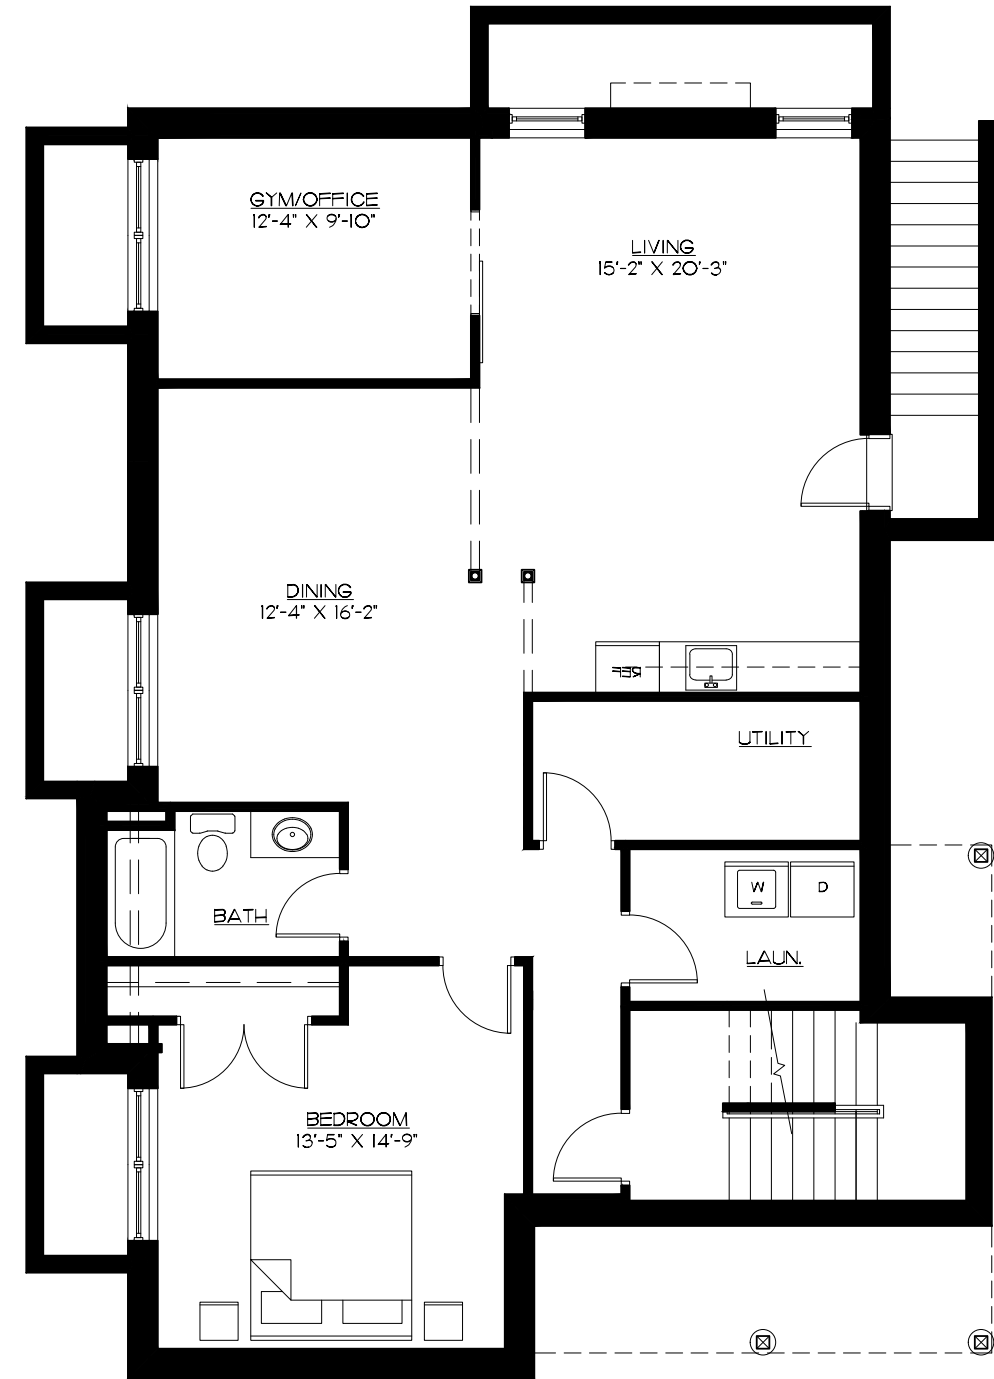

THE FIN I

5 BEDROOMS | 5.5 BATHROOMS

4,249 SF

NANTUCKET
Sandpiper Place II

FIRST FLOOR | 1,469 SF

SECOND FLOOR | 1,311 SF

NOTE: Floorplans may vary according to elevation and figures reflecting size, square footage, and other dimensions are estimates; actual construction may vary. Size and square footage of home may vary based on expandable area and options selected. Nantucket Property Owner, LLC reserves the right to change plans, dimensions, features, specifications, materials, and availability of homes without notice or obligation.

THE FIN I

5 BEDROOMS | 5.5 BATHROOMS

4,249 SF

NANTUCKET
Sandpiper Place II

OPTIONAL LOWER LEVEL | 1,469 SF

OPTIONAL PLATINUM LOWER LEVEL | 1,469 SF

NOTE: Floorplans may vary according to elevation and figures reflecting size, square footage, and other dimensions are estimates; actual construction may vary. Size and square footage of home may vary based on expandable area and options selected. Nantucket Property Owner, LLC reserves the right to change plans, dimensions, features, specifications, materials, and availability of homes without notice or obligation.