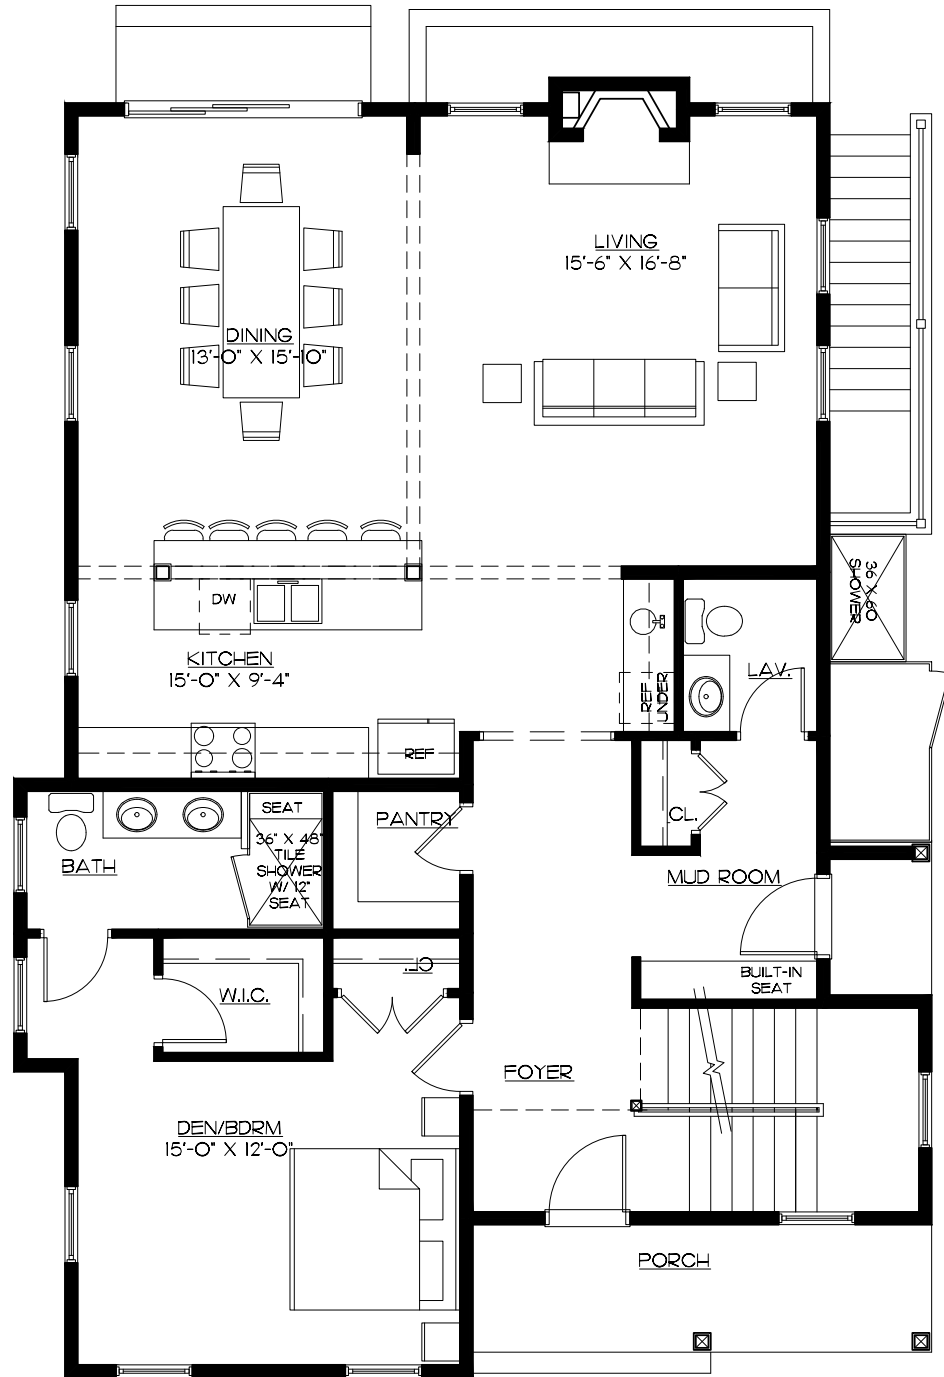

THE FIN I

5 BEDROOMS | 5.5 BATHROOMS

4,249 SF

NANTUCKET
Sandpiper Place II

FIRST FLOOR | 1,469 SF

SECOND FLOOR | 1,311 SF

NOTE: Floorplans may vary according to elevation and figures reflecting size, square footage, and other dimensions are estimates; actual construction may vary. Size and square footage of home may vary based on expandable area and options selected. Nantucket Property Owner, LLC reserves the right to change plans, dimensions, features, specifications, materials, and availability of homes without notice or obligation.

THE FIN I

5 BEDROOMS | 5.5 BATHROOMS

4,249 SF

NANTUCKET
Sandpiper Place II

OPTIONAL LOWER LEVEL | 1,469 SF

OPTIONAL PLATINUM LOWER LEVEL | 1,469 SF

NOTE: Floorplans may vary according to elevation and figures reflecting size, square footage, and other dimensions are estimates; actual construction may vary. Size and square footage of home may vary based on expandable area and options selected. Nantucket Property Owner, LLC reserves the right to change plans, dimensions, features, specifications, materials, and availability of homes without notice or obligation.