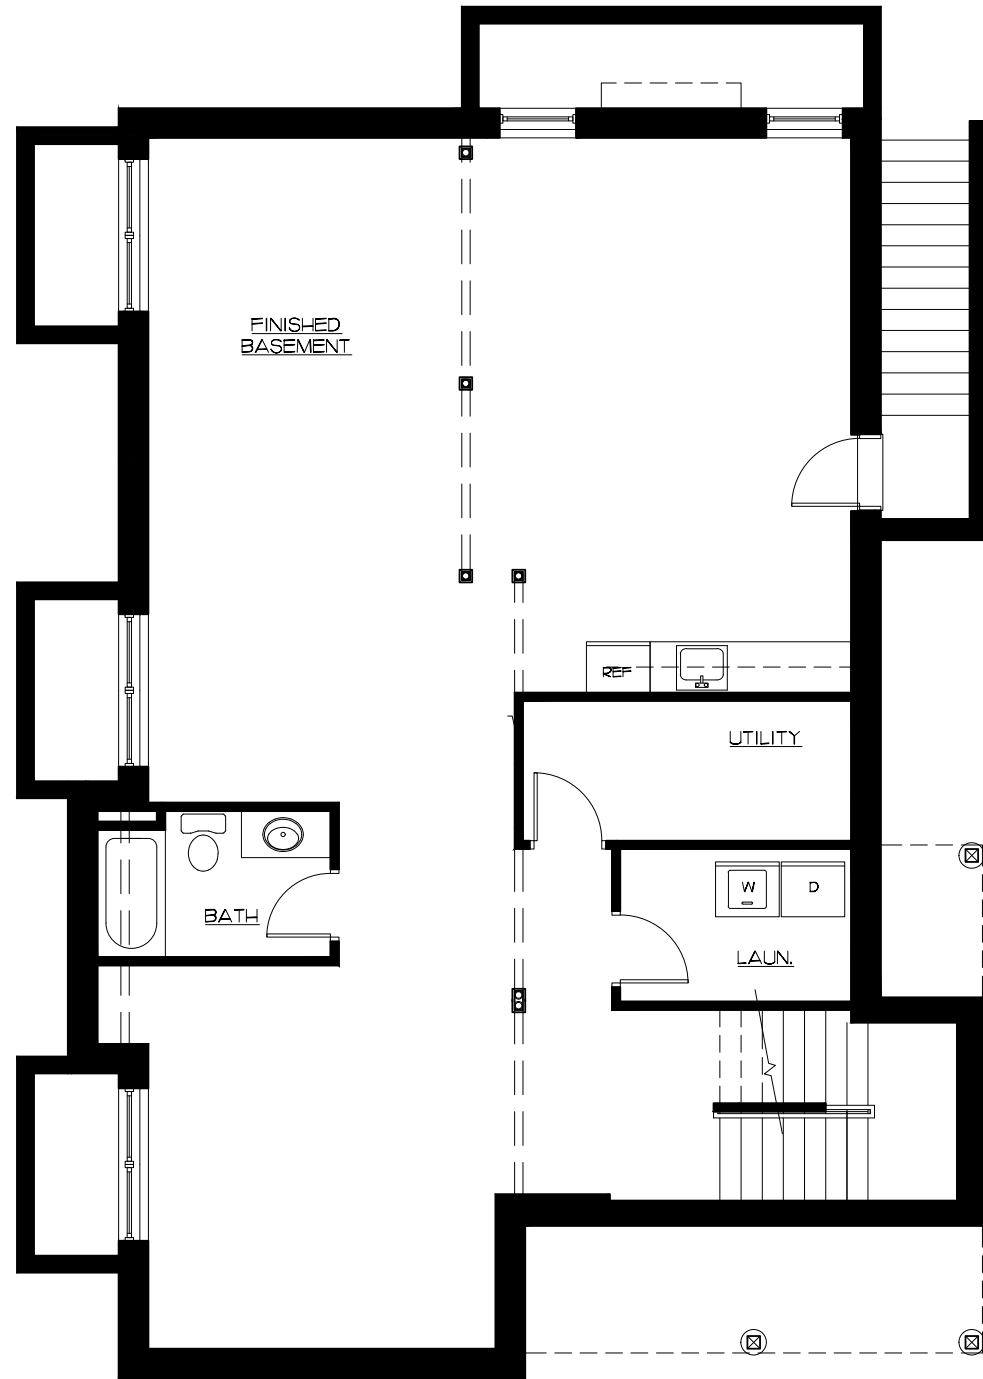

THE FIN I

5 BEDROOMS | 5.5 BATHROOMS

4,249 SF

NANTUCKET
Sandpiper Place II

FIRST FLOOR | 1,469 SF

SECOND FLOOR | 1,311 SF

NOTE: Floorplans may vary according to elevation and figures reflecting size, square footage, and other dimensions are estimates; actual construction may vary. Size and square footage of home may vary based on expandable area and options selected. Nantucket Property Owner, LLC reserves the right to change plans, dimensions, features, specifications, materials, and availability of homes without notice or obligation.

THE FIN I

5 BEDROOMS | 5.5 BATHROOMS

4,249 SF

NANTUCKET
Sandpiper Place II

OPTIONAL LOWER LEVEL | 1,469 SF

OPTIONAL PLATINUM LOWER LEVEL | 1,469 SF

NOTE: Floorplans may vary according to elevation and figures reflecting size, square footage, and other dimensions are estimates; actual construction may vary. Size and square footage of home may vary based on expandable area and options selected. Nantucket Property Owner, LLC reserves the right to change plans, dimensions, features, specifications, materials, and availability of homes without notice or obligation.