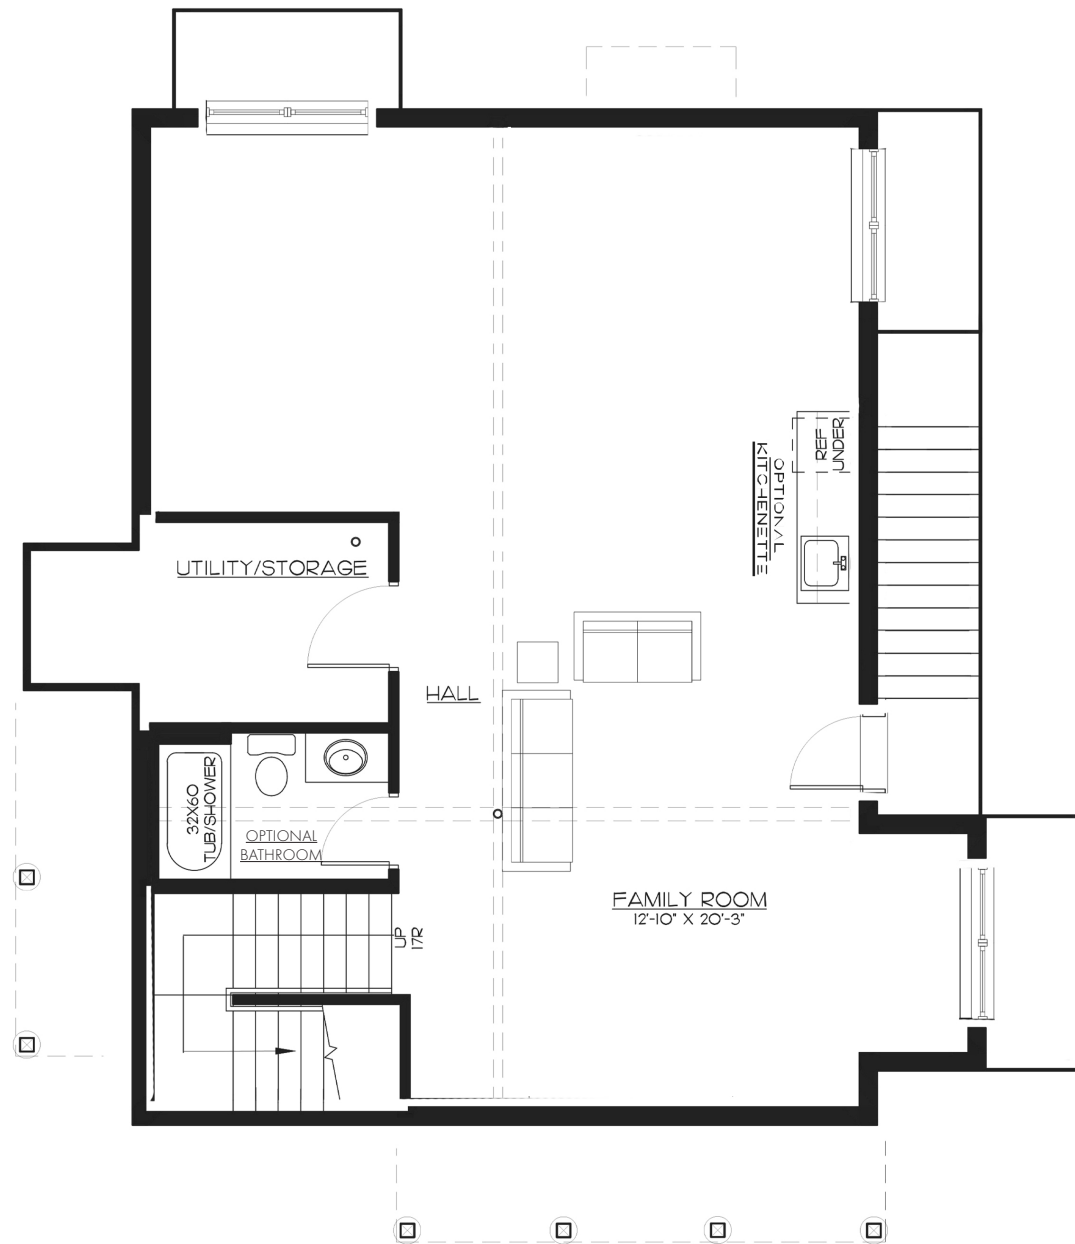

# THE ATLANTIC

4 BEDROOMS | 4 BATHROOMS

2,042 - 3,169 SF

NANTUCKET  
Sandpiper Place II

FIRST FLOOR | 1,127 SF

SECOND FLOOR | 915 SF

NOTE: Floorplans may vary according to elevation and figures reflecting size, square footage, and other dimensions are estimates; actual construction may vary. Size and square footage of home may vary based on expandable area and options selected. Nantucket Property Owner, LLC reserves the right to change plans, dimensions, features, specifications, materials, and availability of homes without notice or obligation.

# THE ATLANTIC

4 BEDROOMS | 4 BATHROOMS

2,042 - 3,169 SF

NANTUCKET  
Sandpiper Place II

OPTIONAL LOWER LEVEL | 1,127 SF

OPTIONAL PLATINUM LOWER LEVEL | 1,127 SF

NOTE: Floorplans may vary according to elevation and figures reflecting size, square footage, and other dimensions are estimates; actual construction may vary. Size and square footage of home may vary based on expandable area and options selected. Nantucket Property Owner, LLC reserves the right to change plans, dimensions, features, specifications, materials, and availability of homes without notice or obligation.