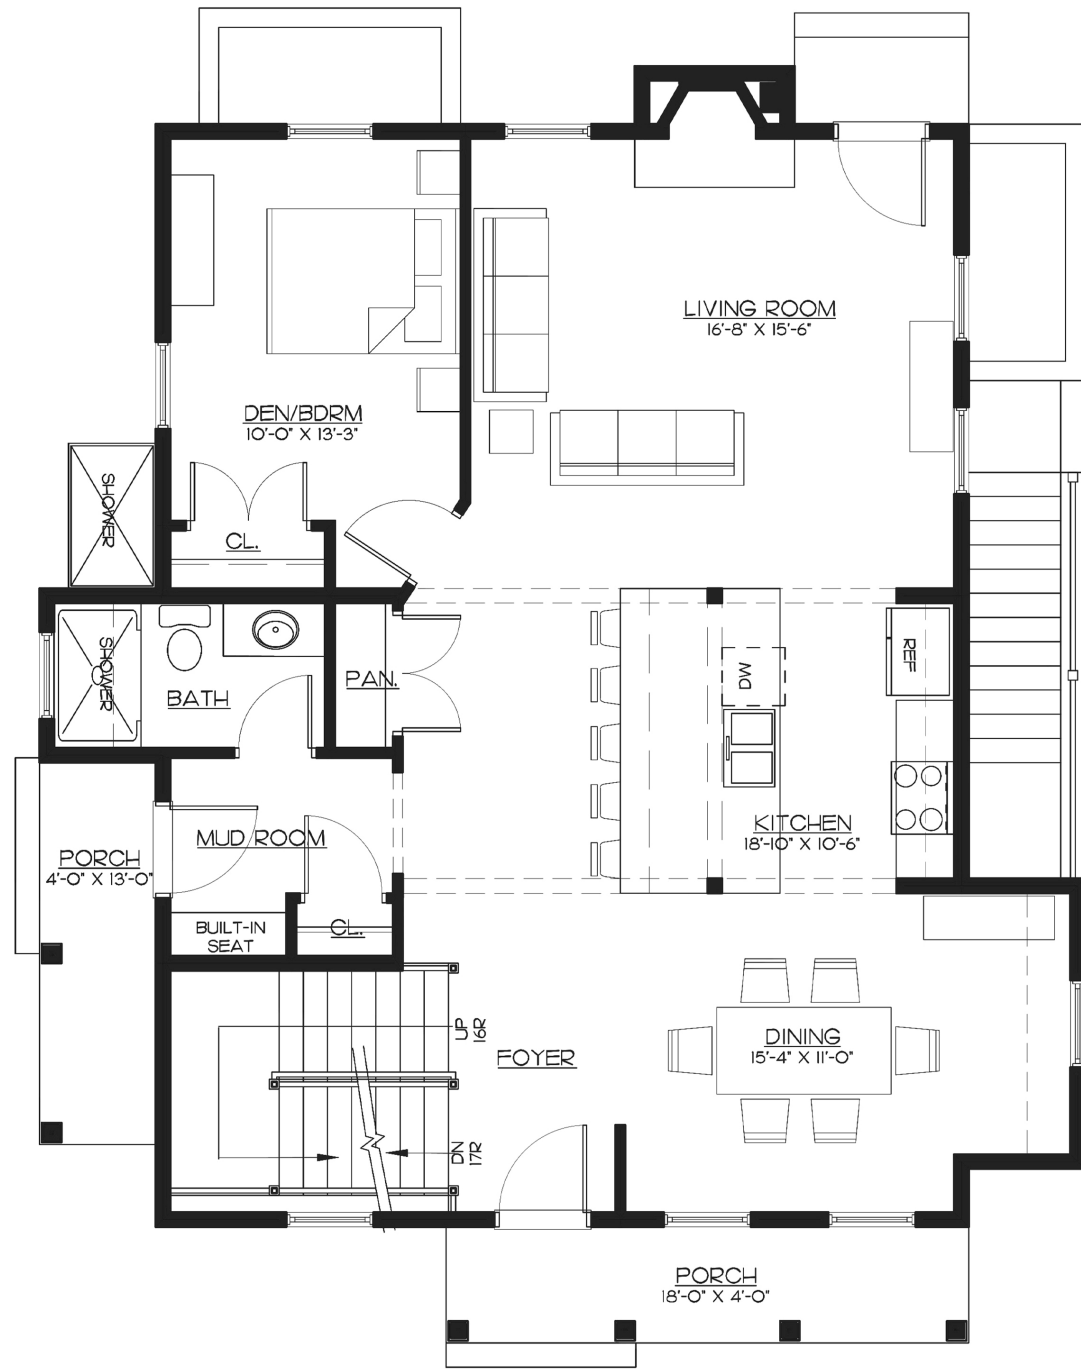

# THE ATLANTIC

4 BEDROOMS | 4 BATHROOMS

2,042 - 3,169 SF

NANTUCKET  
Sandpiper Place II

FIRST FLOOR | 1,127 SF

SECOND FLOOR | 915 SF

NOTE: Floorplans may vary according to elevation and figures reflecting size, square footage, and other dimensions are estimates; actual construction may vary. Size and square footage of home may vary based on expandable area and options selected. Nantucket Property Owner, LLC reserves the right to change plans, dimensions, features, specifications, materials, and availability of homes without notice or obligation.

# THE ATLANTIC

4 BEDROOMS | 4 BATHROOMS

2,042 - 3,169 SF

NANTUCKET  
Sandpiper Place II

OPTIONAL LOWER LEVEL | 1,127 SF

OPTIONAL PLATINUM LOWER LEVEL | 1,127 SF

NOTE: Floorplans may vary according to elevation and figures reflecting size, square footage, and other dimensions are estimates; actual construction may vary. Size and square footage of home may vary based on expandable area and options selected. Nantucket Property Owner, LLC reserves the right to change plans, dimensions, features, specifications, materials, and availability of homes without notice or obligation.