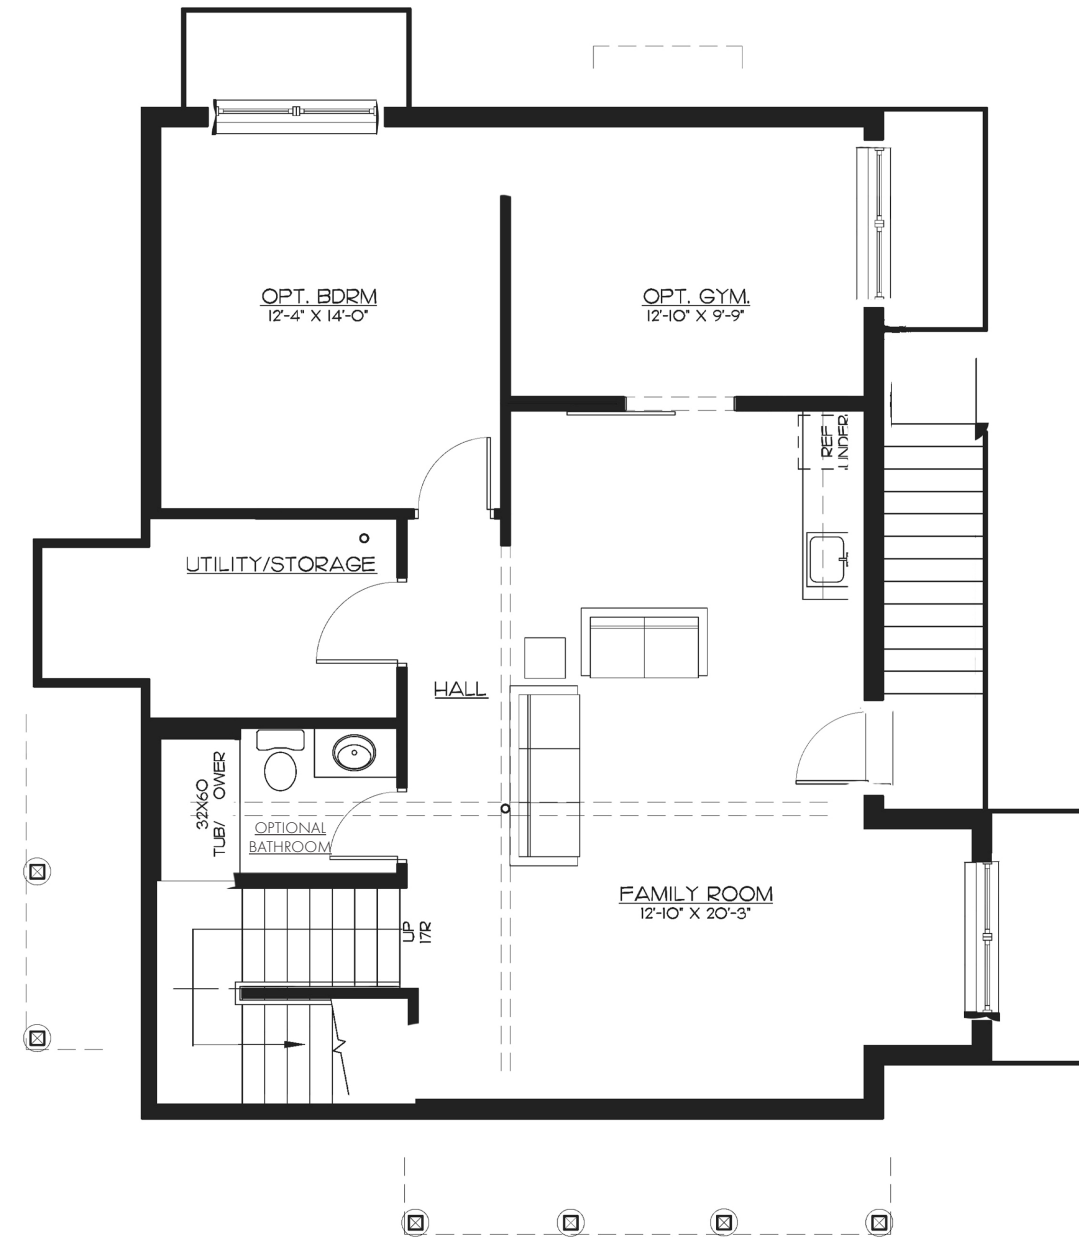

# THE ATLANTIC

4 BEDROOMS | 4 BATHROOMS

2,042 - 3,169 SF

NANTUCKET  
Sandpiper Place II

FIRST FLOOR | 1,127 SF

SECOND FLOOR | 915 SF

NOTE: Floorplans may vary according to elevation and figures reflecting size, square footage, and other dimensions are estimates; actual construction may vary. Size and square footage of home may vary based on expandable area and options selected. Nantucket Property Owner, LLC reserves the right to change plans, dimensions, features, specifications, materials, and availability of homes without notice or obligation.

# THE ATLANTIC

4 BEDROOMS | 4 BATHROOMS

2,042 - 3,169 SF

NANTUCKET  
Sandpiper Place II

OPTIONAL LOWER LEVEL | 1,127 SF

OPTIONAL PLATINUM LOWER LEVEL | 1,127 SF

NOTE: Floorplans may vary according to elevation and figures reflecting size, square footage, and other dimensions are estimates; actual construction may vary. Size and square footage of home may vary based on expandable area and options selected. Nantucket Property Owner, LLC reserves the right to change plans, dimensions, features, specifications, materials, and availability of homes without notice or obligation.